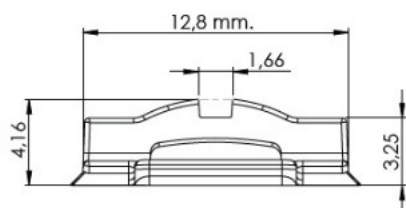

PRODUCT SHEET

Description:

Stopper For "Sashimi", Grey PC/ABS, 1 Sheet = 10 pcs (Sold Pr. Sheet)

Item number:

11.01.515-0

Units	Box	Carton	HS Code	Barcode
Pcs.			39033000	 5704866516891

SISO A/S

Mileparken 11
DK-2740 Skovlunde
Denmark
VAT: 24786013

Phone +45 45 830 900

www.siso.dk
siso@siso.dk

Danske Bank
Nytorv Branch
Copenhagen
SWIFT: DABADKKK

Account no.
4180 3112 112936
IBAN Account
DK7230003112112936