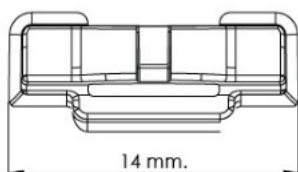

PRODUCT SHEET

Description:

Stopper For "Sashimi", Grey PC/ABS, 1 Sheet = 10 pcs (Sold Pr. Sheet)

Item number:

11.01.515-0

Units	Box	Carton	HS Code	Barcode
Pcs.			39033000	 5704866516891

SISO A/S

Mileparken 11
DK-2740 Skovlunde
Denmark
VAT: 24786013

Phone +45 45 830 900

www.siso.dk
siso@siso.dk

Danske Bank
Nytorv Branch
Copenhagen
SWIFT: DABADKKK

Account no.
4180 3112 112936
IBAN Account
DK7230003112112936