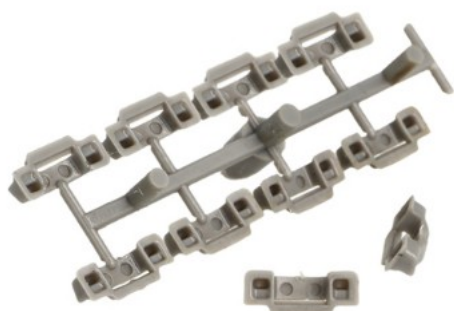

PRODUCT SHEET

Description:

Stopper For "Sashimi", Grey PC/ABS, 1 Sheet = 10 pcs (Sold Pr. Sheet)

Item number:

11.01.515-0

Units	Box	Carton	HS Code	Barcode
Pcs.			39033000	 5704866516891

SISO A/S

Mileparken 11
DK-2740 Skovlunde
Denmark
VAT: 24786013

Phone +45 45 830 900

www.siso.dk
siso@siso.dk

Danske Bank
Nytorv Branch
Copenhagen
SWIFT: DABADKKK

Account no.
4180 3112 112936
IBAN Account
DK7230003112112936